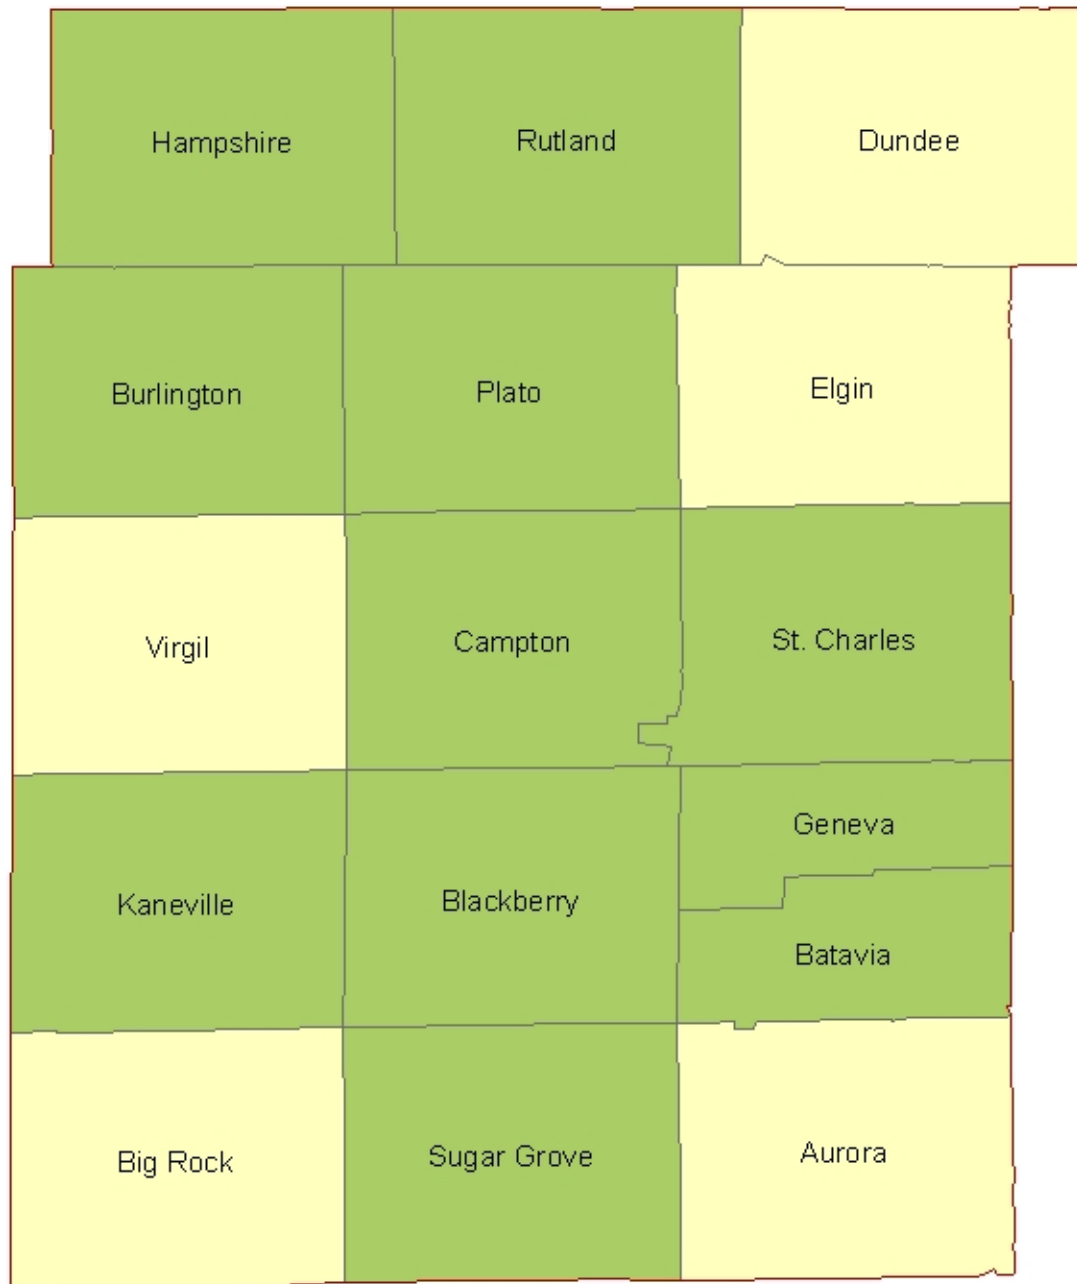

# Low Poverty Areas in Kane County (by Township)

Source: Interfaith Open Communities - Section 8 Housing Choice Tax Saving Program Data, August 2007